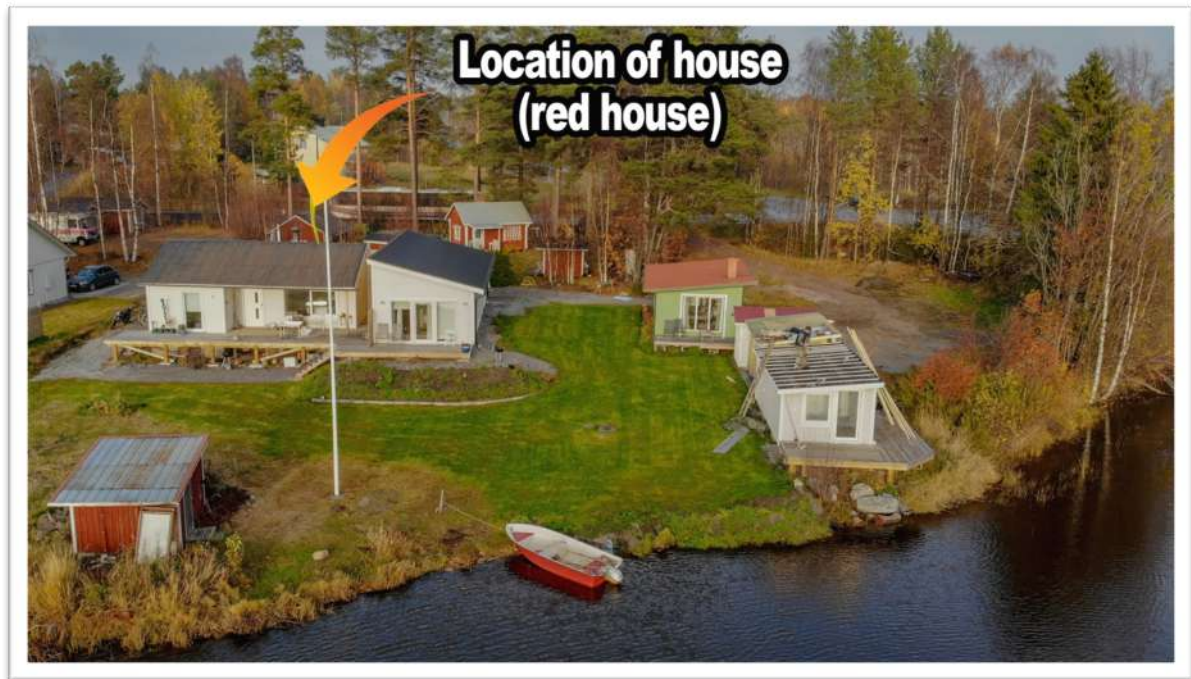

# Luleå Beach Cabins

Proposal, accommodation: House #2

**Address:** Björsvägen 1, Luleå. 7 km from town, 5 km to University/Facebook

WiFi

Parking by  
house

Tiled bathroom  
WC & shower

Fully equipped  
kitchen

Washing  
Machine

Dishwasher

Heated floors

Private sauna

This super cozy 22 m<sup>2</sup> house has been totally refurbished in the fall of 2020: hard wood floors with heating, new kitchen with induction stove, oven, fridge with freezer compartment, new windows, all walls covered with stylish white birch wood panelling and a tiled bathroom with shower, WC and private sauna. Parking by house, high speed Internet. The cabin is 60 meters from the water (you can see the lake from the side window of house). Tenant is welcome to use garden for fishing. Close to the house is a large recreation area for trail running in summer and X-country skiing in winter... or just ski/walk/snow mobile right out on the frozen lake. Supermarket and gym 5 mins away by car, 8 mins to town.